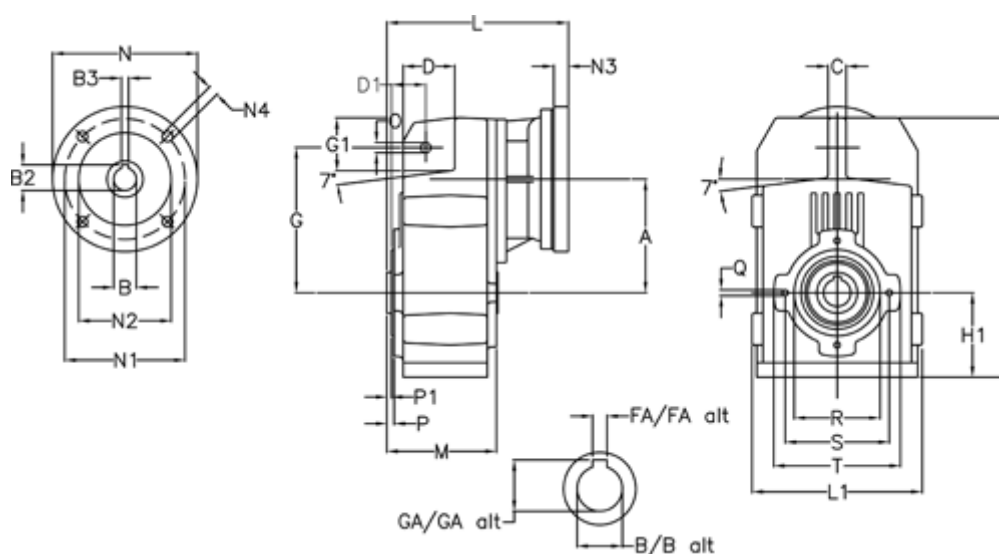

Article number: 29560102283225
 Description: Shaft mounted gear
 A102H25-22,8-P71B5

Measures

A = 112.50	FA = 8	M = 100.5	Q = M8x12
B = 25	G = 140	N = 160	R = 80
B1 = 14	G1 = 51.0	N1 = 130	S = 100
B2 = 16.3	GA = 28.3	N2 = 110	T = 120
B3 = 5	H = 251.0	N4 = M8x16	
C = 20	H1 = 84.0	O = 11	
D = 47.5	L = 185.5	P = 4.5	
D1 = 35.0	L1 = 170	P1 = 3.0	